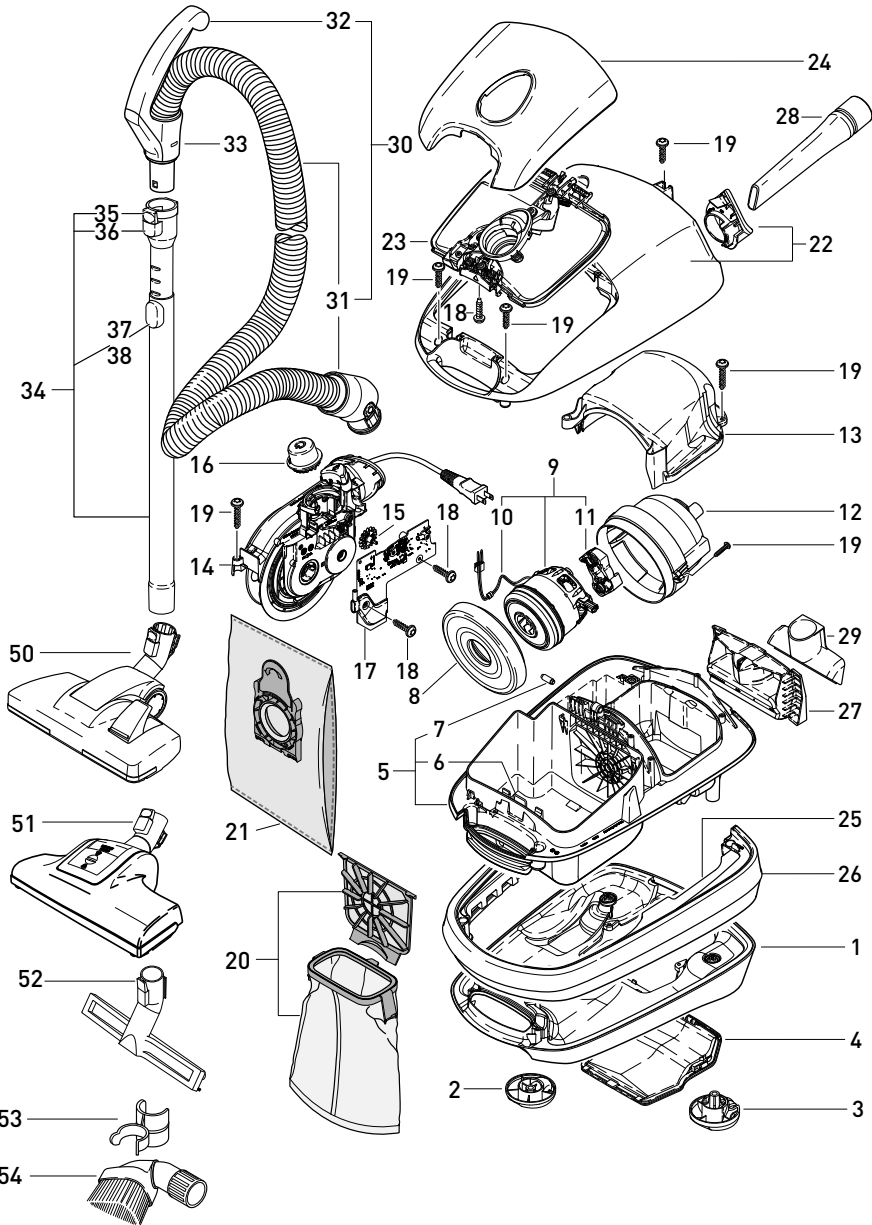

AIRBELT E1 KOMBI AND E2 TURBO SCHEMATIC AND PARTS LIST

- #91602AM AIRBELT E1 Kombi - Arctic White (USA)
- #91602FC AIRBELT E1 Kombi - Arctic White (Canada)
- #91604FC AIRBELT E1 Kombi - Black (Canada)
- #91620AM AIRBELT E2 Turbo - Dark Blue (USA)
- #91620FC AIRBELT E2 Turbo - Dark Blue (Canada)
- #91621FC AIRBELT E2 Turbo - Red (Canada)

Canister with Handle/Hose

#91602AM E1 Kombi, #91602FC E1 Kombi Arctic White Machine

Pos.	Part #	Description
1	8335WEER	Bottom casing, white
2	8275GSER	Castor front, gray black
3	8276GSER	Castor rear, gray black
4	8249WEER	Cover exhaust air filter, white
5	8230ULER	Middle casing incl. pos. 6+7
6	7045ER	Cover latch spring
7	8053ER	Bolt 20 x 5/7
8	8212ER	Engine mount gasket
9	8243ER	Vac motor 120 V
10	8282ULER	Wire
11	8045ER	Motor support
12	8220ER	Noise limiting cover
13	8289ER	Motor cover
14	665633ER	Cord rewind unit, AM plug
15	8256ER	Potentiometer pinion
16	8338ER	On/Off button E1 & E2, cpl.
17	8292ER	Printed circuit board
18	01036	Screw 4 x 14
19	01017	Screw STS 4 x 20 T20
20	8322AM	Microfilter box E - microfilter filter and exhaust microfilter
21	8300AM	AeraPure™ filter bags E
22	8328WEER	Top casing, white
23	8340ER	Top cover E1, inner part
24	8224WEER	Filter cover
25	8237ER	Bumper
26	8221AM01	AIRBELT Textile, gray black, solid, AM models
	8221AM10	AIRBELT Textile, black/silver, stripes, FC models
27	8213GSER	Support
28	8066GS	Crevice nozzle
29	8210GS	Upholstery nozzle
30	8310	Hose cpl. incl. handle
31	8314	Hose E1 and E2, without handle
32	6300GS	Handle grip, cpl., without hose
33	6303GS	Retaining ring
34	6237ER	Telescopic tube (incl. 6668GS dusting brush clip adapter)
35	1736GS	Fitting neck
36	1735ER	Release button, cpl.
37	6238ER	Locking mechanism
38	6425ER	Sliding knob
50	8351GS	Kombi Nozzle, gray black
53	6694GS	Dusting brush clip, gray black
54	1387GS	Dusting brush