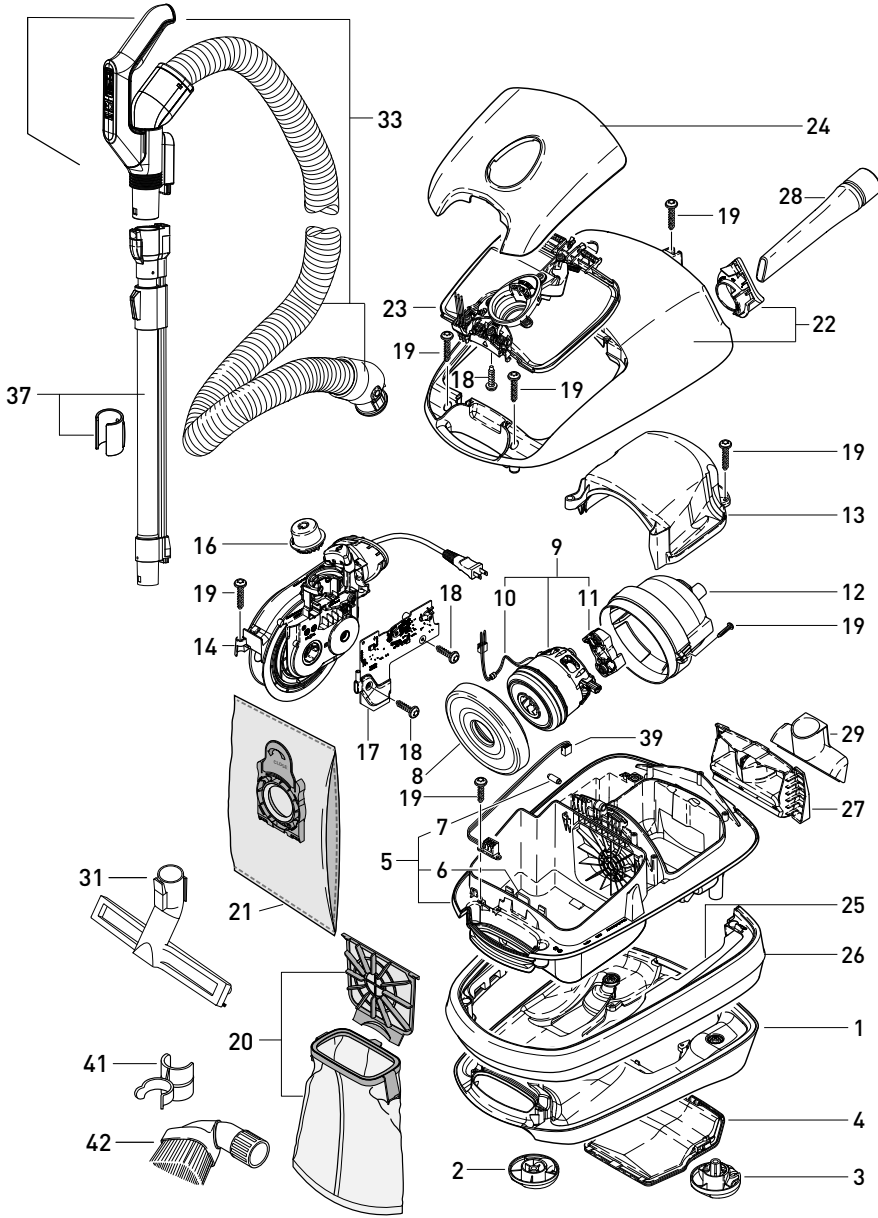

Kombi Nozzle
included with E1 Kombi
#8351GS

TT-C Turbo Head
included with E2 Turbo
#8365GS

Parquet Brush
included with E2 Turbo
#6391DA

AIRBELT E3 PREMIUM SCHEMATIC AND PARTS LIST

- #91646AM AIRBELT E3 Premium - Arctic White (USA)
- #91646FC AIRBELT E3 Premium - Arctic White (Canada)
- #91647AM AIRBELT E3 Premium - Red (USA)
- #91647FC AIRBELT E3 Premium - Red (Canada)
- #91648AM AIRBELT E3 Premium - Graphite (USA)
- #91648FC AIRBELT E3 Premium - Graphite (Canada)
- #91650AM AIRBELT E3 Premium - Black (USA)

ET-1 Power Head
included with E3 Premium
Refer to ET-1 Manual for parts
identification

Parquet Brush
included with E3 Premium
#6391DA

Canister with Handle/Hose

#91646AM, #91646FC E3 Premium Arctic White Machine

Pos.	Part #	Description
1	8335WEER	Bottom casing, white
2	8275GSER	Castor front, gray black
3	8276GSER	Castor rear, gray black
4	8249WEER	Cover exhaust air filter, white
5	8230ULER	Middle casing incl. pos. 6+7
6	7045ER	Cover latch spring
7	8053ER	Bolt 20 x 5/7
8	8212ER	Engine mount gasket
9	8243ER	Vac motor 120 V
10	8282ULER	Wire
11	8045ER	Motor support
12	8220ER	Noise limiting cover
13	8289ER	Motor cover
14	665633ER	Cord rewriter
16	8339ER	On/Off button E3, cpl.
17	8296ER	Printed circuit board
18	01036	Screw 4 x 14
19	01017	Screw STS 4 x 20-T20
20	8322AM	Filter box E - pre-motor filter and exhaust microfilter
21	8300AM	AeraPure™ filter bags E
22	8328WEER	Top casing, white
23	8341ER	Top cover E3, inner part
24	8224WEER	Filter cover, white
25	8237ER	Bumper
26	8221AM01	AIRBELT Textile, gray black, solid
27	8213GSER	Support
28	8066GS	Crevice nozzle
29	8210GS	Upholstery nozzle
31	6391DA	Parquet Brush
33	8547AM	7' hose & handle for E3, complete assembly only
37	60237UC	Telescopic tube (incl. 60238AD dusting brush clip adapter)
39	8320ER	Cabling set
41	6694GS	Dusting brush clip
42	1387GS	Dusting brush