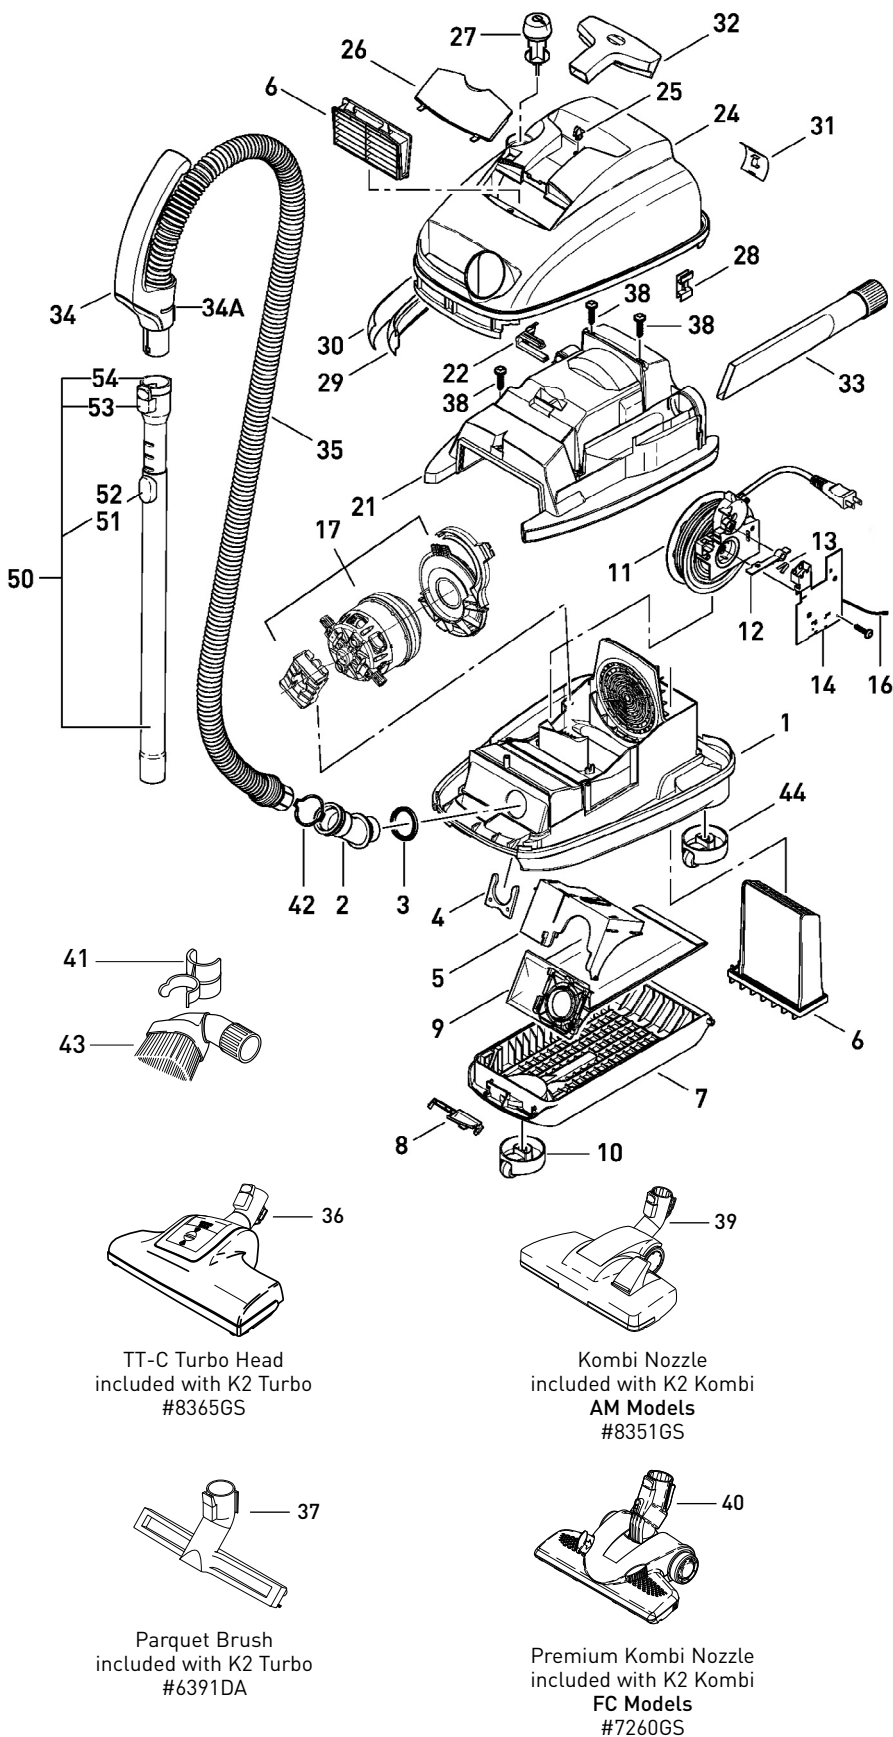

## Canister with Handle/Hose

### #9678AM K2 Turbo Black Cherry (dark red/gray black) #9678FC K2 Turbo Volcano (dark red/gray black)

Pos.	Part #	Description
1	6754GS	Bottom casing w/castors (44)
2	6675GS	Suction neck
3	6014	Seal
4	6042WS	Spring lock
5	6681HG	Bag holder, complete
6	6696AM	Pre-motor microfilter & exhaust filter set
7	6756GS	Bag cover w/castor (10)
8	6607GS	Cover release
9	6629AM	AeraPure™ filter bag
10	6752GS	Caster for bag cover
11	665603E	Cord reel w/lever & leaf spring (12&13)
12	6621	Switch lever w/leaf spring (13)
13	1739	Leaf spring
14	6641ER	Electronic controller K2 w/switch
16	6638	Internal cable, white
17	6631ER	Vac motor 1250W includes motor mount, adaptor, internal cable w/thermal cut-off (pos. 15)
21	6679GS	Motor cover
22	6622GS	Plug surround
24	6680SR1	Top casing (25)
25	6625ER	Release clip w/screw
26	6403SRER	Exhaust filter cover, dark red
27	60666VO	On/off knob, orange
28	6086HG	Casing clip
29	6623UL	Foam bumper - K Series
30	6047AM12	AIRBELT textile, orange/silver, squares (incl. pos. 31)
31	6048GS	AIRBELT clip
32	6627GS	Upholstery nozzle
33	1092GS	Crevice nozzle
34	6300GS	Handle grip K2, cpl. (incl. pos. 34A)
34A	6303GS	Retaining ring
35	6447GS	7' hose w/couplings & handle K2 (34&34A)
36	8365GS	TT-C Turbo Head
37	6391DA	Parquet Brush
38	0105	Screw 3.9 x 19
41	6694GS	Clip for dusting brush
42	6612GS	Retaining ring
43	1387GS	Dusting brush
44	6751GS	Castor for bottom casing
50	6237ER	Telescopic tube stainless steel, cpl. (incl. pos. 51-54)
51	6425ER	Sliding knob
52	6238ER	Locking mechanism
53	6480ER	Release button cpl.
54	1736GS	Fitting neck