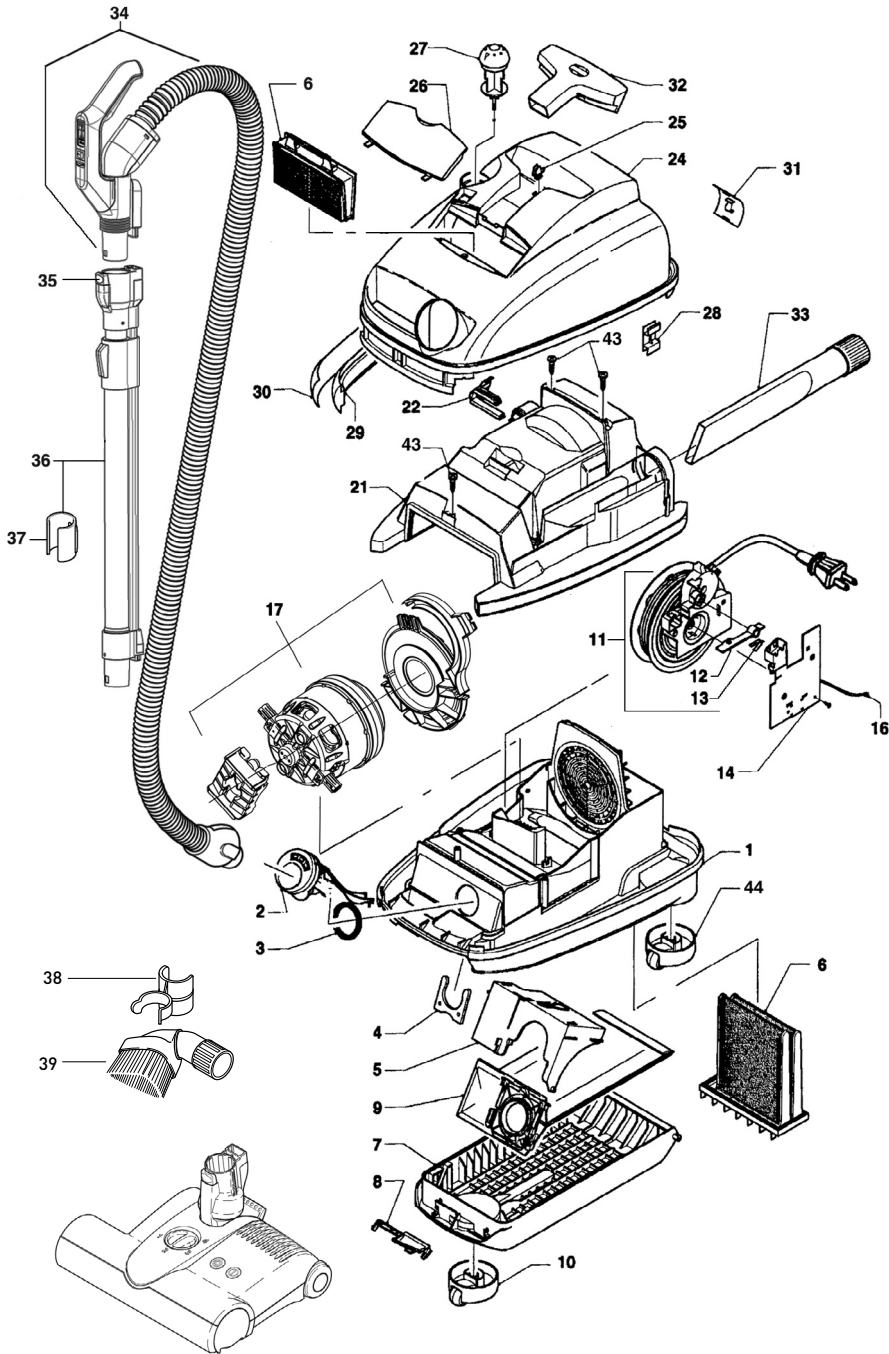

AIRBELT K3 PREMIUM SCHEMATIC AND PARTS LIST

- #90687AM AIRBELT K3 Premium - Red (USA)
- #90687FC AIRBELT K3 Premium - Red (Canada)
- #90688AM AIRBELT K3 Premium - Onyx (Black) (USA)
- #90688FC AIRBELT K3 Premium - Onyx (Black) (Canada)
- #90693AM AIRBELT K3 Premium - White (USA)

ET-1 Power Head included with K3 Premium
Refer to ET-1 Manual for parts identification

Canister with Handle/Hose

#90687AM, #90687FC

K3 Premium Red Machine

Pos.	Part #	Description
1	6754GS	Bottom casing w/castors (44)
2	6677GS	Suction neck
3	6014	Seal
4	6042WS	Spring lock
5	6681HG	Bag holder, complete
6	6696AM	Pre-motor microfilter & exhaust filter set
7	6756GS	Bag cover w/castor (10)
8	6607GS	Cover release
9	6629AM	AeraPure™ filter bag
10	6752GS	Castor for bag cover
11	665603E	Cord re-winder w/lever & leaf spring [12&13]
12	6621	Switch lever w/leaf spring (13)
13	1739	Leaf spring
14	6645ER	Electronic controller K3 w/switch
16	6638	Internal cable, white
17	6631ER	Vac motor 1250W includes motor mount, adaptor, internal cable w/thermal cut-off (pos. 15)
21	6679GS	Motor cover
22	6622GS	Plug surround
24	6680DR1	Top Casing, red (25)
25	6625ER	Release clip w/screw
26	6403DREER	Exhaust filter cover, red
27	60666WE	Power knob, white
28	6086HG	Casing clip
29	6623UL	Foam bumper - K Series
30	6047AM01	AIRBELT textile, gray black, solid (incl. pos. 31)
31	6048GS	AIRBELT clip
32	6627GS	Upholstery nozzle
33	1092GS	Crevice nozzle
34	8545AM	7' hose & handle, complete assembly only
35	6420GS	Handle release button w/leaf spring & cap
36	60237UC	Telescoping tube w/brush adaptor 60238AD pos. 37
37	60238AD	Brush adaptor
38	6694GS	Clip for dusting brush
39	1387GS	Dusting brush
40	6391DA	AM models: Parquet Brush
41	7200GS	FC models: Premium Parquet Brush
43	0105	Screw 3.9 x 19
44	6751GS	Castor for bottom casing

#90688AM, #90688FC

K3 Premium Onyx (black) Machine Exceptions

24	6680SW1	Top Casing, black (25)
26	6403SWER	Exhaust filter cover, black
30	6047AM07	AIRBELT textile, silver/black, ovals (incl. pos. 31)

#90693AM

K3 Premium White Machine Exceptions

24	6680WE1	Top Casing, white (25)
26	6403WEER	Exhaust filter cover, white